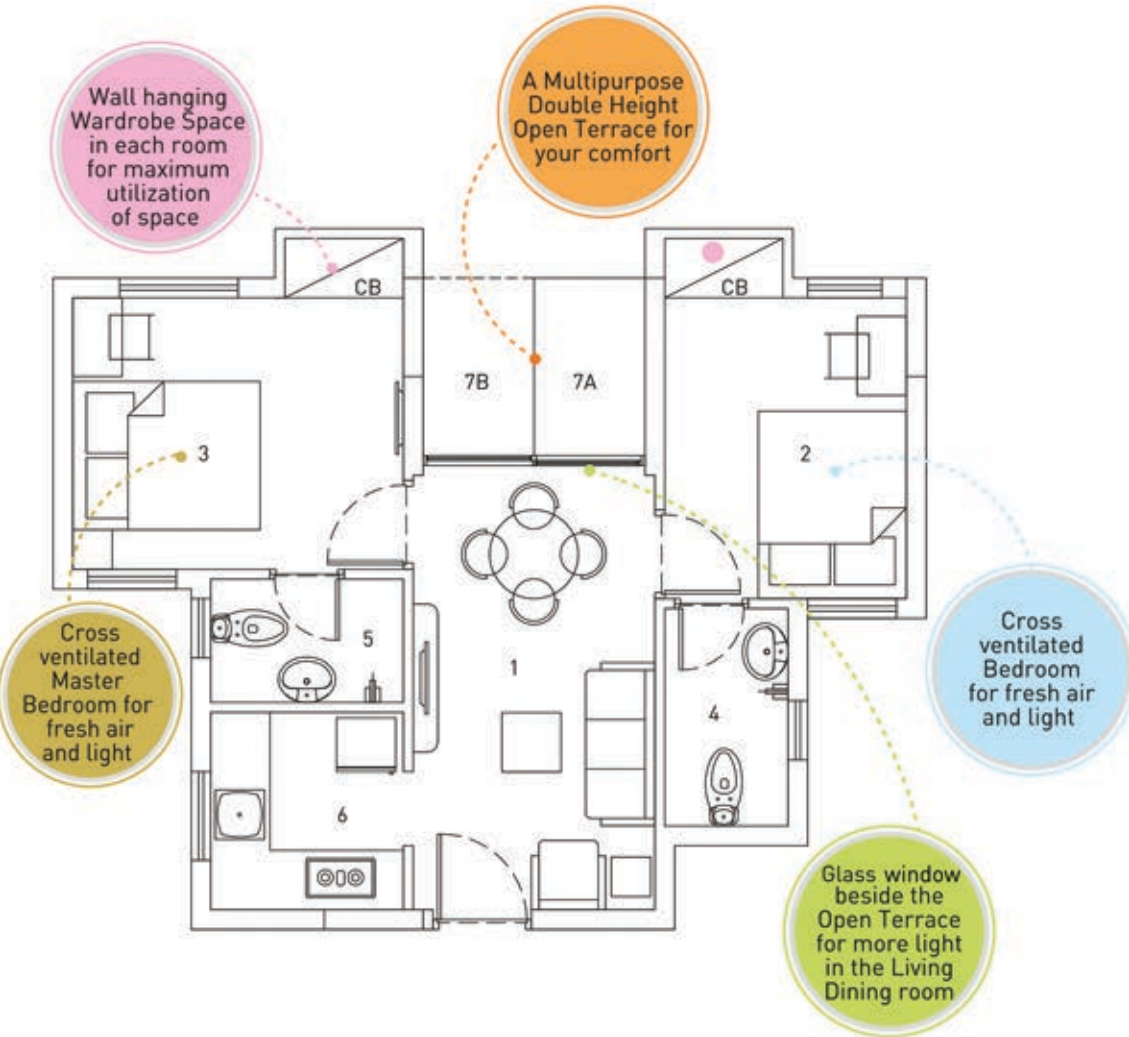

FLAT C | 2B 2T

Available in Tower A

1	Living/Dining	8'0"x14'5"
2	Bedroom	8'0"x12'0" (8'0"x10'0" without CB)
3	Bedroom	11'0"x11'0" (11'0"x9'0" without CB)
4	Toilet	7'3"x4'1"
5	Toilet	6'5"x4'1"
6	Kitchen	6'5"x6'7"
7A*	Open terrace	3'8"x5'11"
7B*	Open terrace	3'8"x5'11"

Carpet area 423 sq.ft.

Built up area 508 sq.ft.

Standard built up area 710 sq.ft.